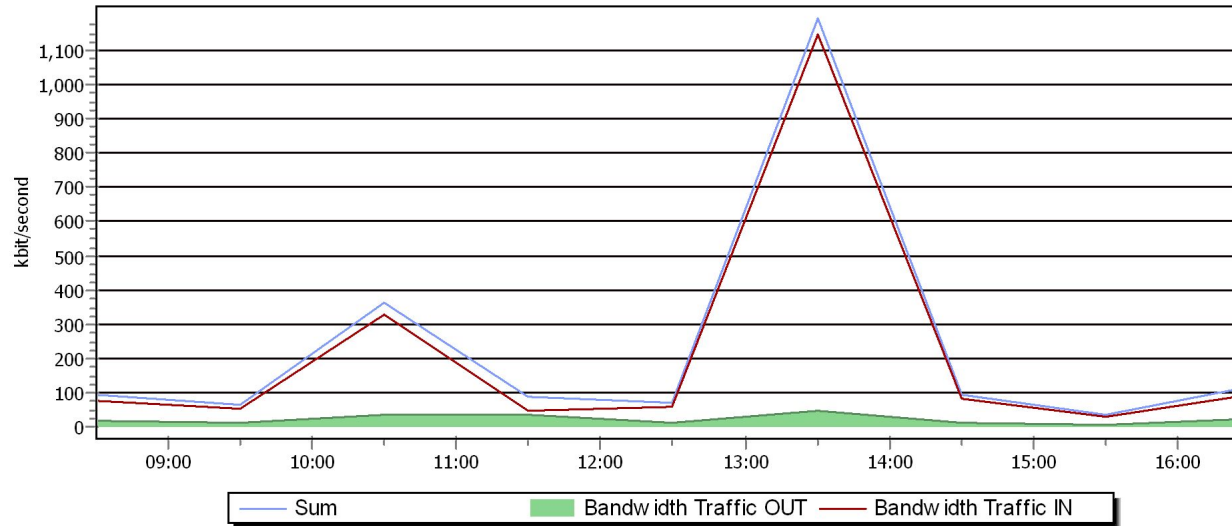

Tuesday, June 03, 2008 08:00h - 16:59h, accounted from 08:00h to 16:59h

	Bandwidth Traffic IN		Bandwidth Traffic OUT		Sum		Coverage
	kbyte	kbit/second	kbyte	kbit/second	kbyte	kbit/second	%
6/3/2008 4:00 PM - 5:00 PM	40,393.374	92.015	11,059.502	25.193	51,452.876	117.209	100
6/3/2008 3:00 PM - 4:00 PM	13,424.651	30.563	3,265.658	7.435	16,690.310	37.998	100
6/3/2008 2:00 PM - 3:00 PM	36,397.529	82.865	4,228.064	9.626	40,625.594	92.491	100
6/3/2008 1:00 PM - 2:00 PM	481,997.699	1,145.347	20,311.212	48.179	502,308.911	1,193.525	96
6/3/2008 12:00 PM - 1:00 PM	24,980.677	56.872	4,669.297	10.630	29,649.974	67.502	100
6/3/2008 11:00 AM - 12:00 PM	21,008.477	47.829	16,570.777	37.726	37,579.254	85.556	100
6/3/2008 10:00 AM - 11:00 AM	144,502.157	328.984	15,911.486	36.225	160,413.644	365.210	100
6/3/2008 9:00 AM - 10:00 AM	23,188.121	52.792	4,618.134	10.514	27,806.255	63.306	100
6/3/2008 8:00 AM - 9:00 AM	33,764.466	77.049	6,556.515	14.962	40,320.980	92.010	100