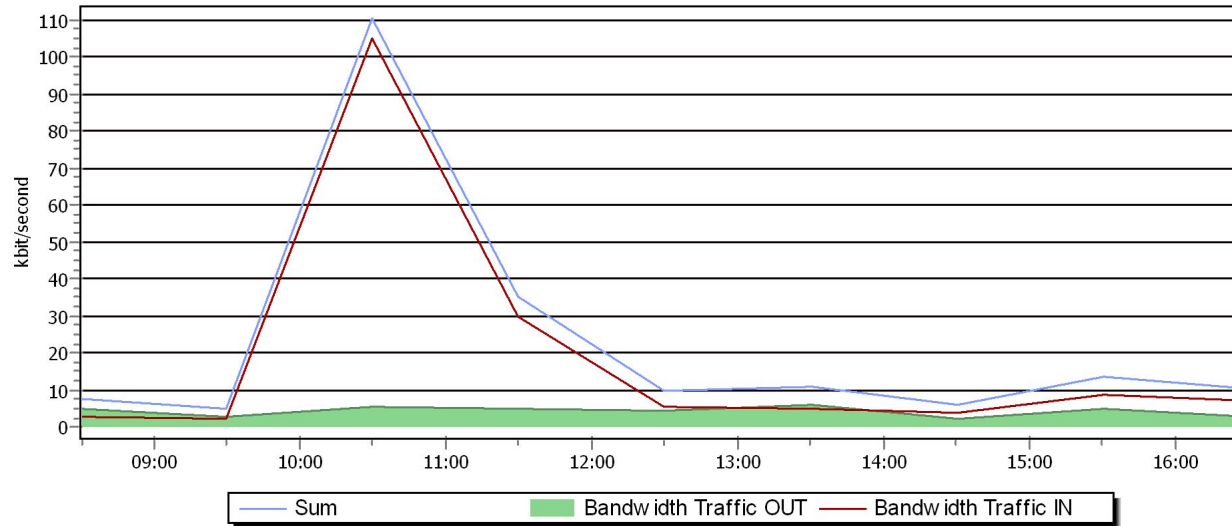

Laketec Daily Bandwidth Utilization Report
Sensor: Laketec: SerialIO-T1

Tuesday, June 03, 2008 08:00h - 16:59h, accounted from 08:00h to 16:59h

	Bandwidth Traffic IN		Bandwidth Traffic OUT		Sum		Coverage
	kbyte	kbit/second	kbyte	kbit/second	kbyte	kbit/second	%
6/3/2008 4:00 PM - 5:00 PM	3,135.462	7.144	1,285.535	2.929	4,420.997	10.074	100
6/3/2008 3:00 PM - 4:00 PM	3,896.194	8.870	2,118.404	4.823	6,014.599	13.693	100
6/3/2008 2:00 PM - 3:00 PM	1,696.773	3.863	972.786	2.215	2,669.560	6.078	100
6/3/2008 1:00 PM - 2:00 PM	2,029.428	4.837	2,543.229	6.043	4,572.656	10.880	96
6/3/2008 12:00 PM - 1:00 PM	2,261.316	5.148	1,931.451	4.397	4,192.768	9.545	100
6/3/2008 11:00 AM - 12:00 PM	13,137.733	29.910	2,217.061	5.047	15,354.794	34.958	100
6/3/2008 10:00 AM - 11:00 AM	46,098.053	104.950	2,439.670	5.554	48,537.723	110.505	100
6/3/2008 9:00 AM - 10:00 AM	1,064.229	2.423	1,128.767	2.570	2,192.995	4.993	100
6/3/2008 8:00 AM - 9:00 AM	1,164.507	2.657	2,222.086	5.069	3,386.593	7.726	100

Summary

	Bandwidth Traffic IN		Bandwidth Traffic OUT		Sum		Coverage
	kbyte	kbit/second	kbyte	kbit/second	kbyte	kbit/second	%
Total	74,483.695		16,858.988		91,342.684		
Average	8,291.135	18.867	1,887.126	4.294	5,089.131	23.161	99

Brought to you by Laketec Communications