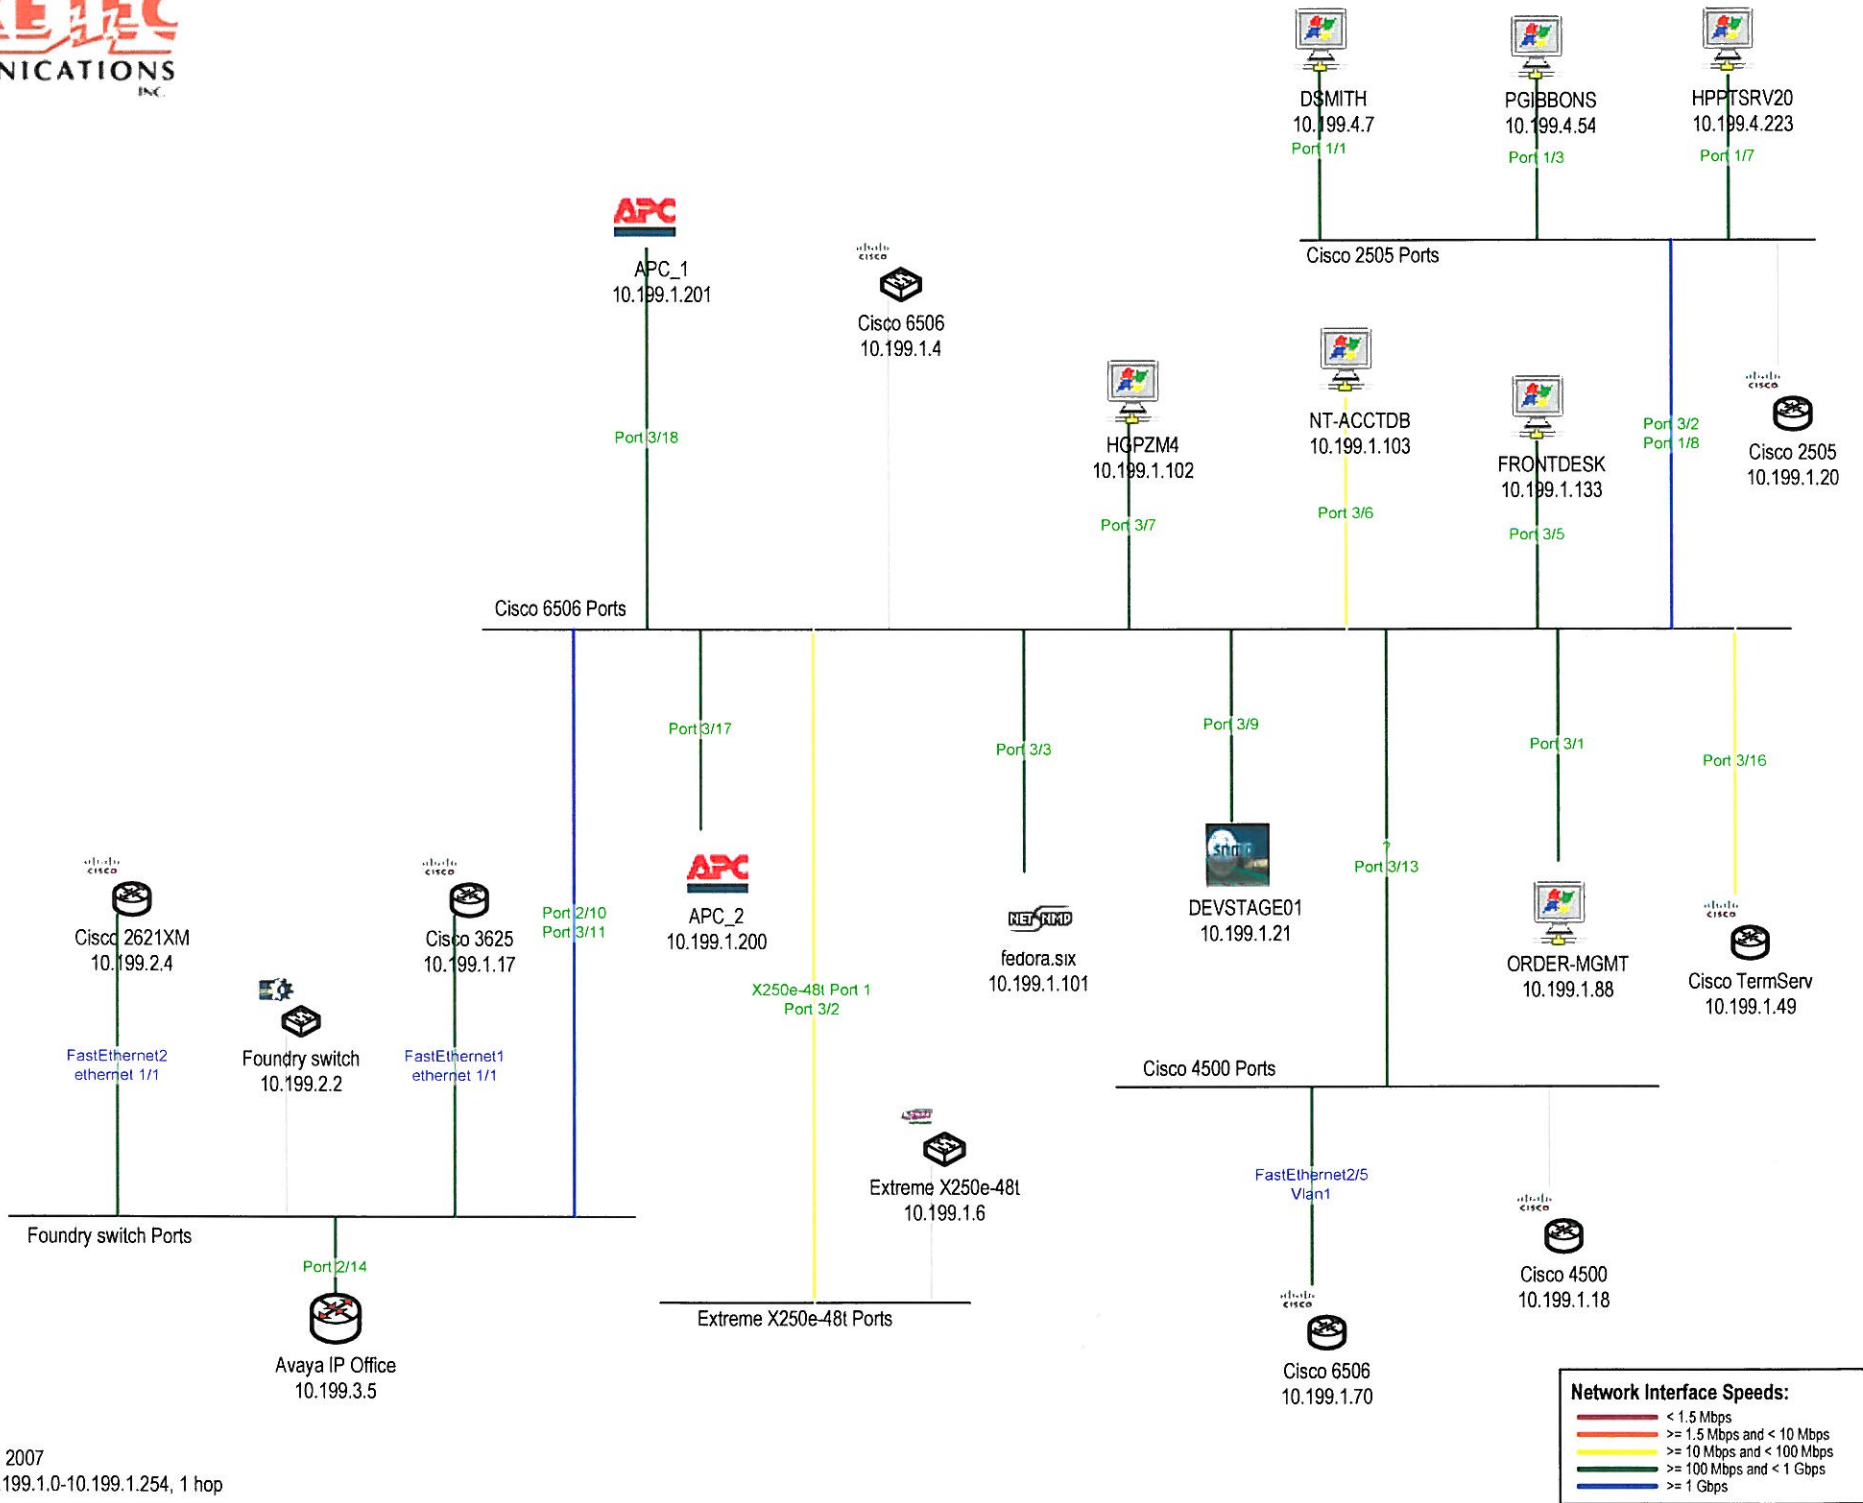

Managed Activities	
Patch Assessments Completed	75
New Devices Added	0
Trouble Tickets Closed	0
Remote Sessions	2

Asset Overview	
Windows Servers	6
Windows Workstations	2
SNMP	2
Total	10

Top 5 Disk Utilization (Servers)		
webom.sbsr2.local		
C:	93% Used	
D:	53% Used	
sbs2k3r2.sbsr2.local		
C:	57% Used	
sqlwhite.sbsr2.local		
C:	45% Used	
eeom.sbsr2.local		
C:	34% Used	

Alert Summary	
Network	96
OS	51
Device Down	4
Uncategorized	0
Total	151

Alert Turnaround				
< 15 m	<1 hr	<4 hrs	<1 day	>1 day
43	1	1	0	1

Top Devices by Number Of Alerts	
sbs2k3r2.sbsr2.local	42
SBS Switch	25
sbsswitch2.sbsr2.local	23
tiger.sbsr2.local	4
sqlwhite.sbsr2.local	3

Previous Period	
Site Health	45%
Total Alerts	105
Remote Sessions	5
Tickets Closed	7
Patch Assessments Completed	30

Site Hardware Summary

4/11/2008 8:30:00 AM - 4/25/2008 8:30:00 AM

Company

Laketec Communications Account 701
27881 Lorain Road
North Olmsted, Ohio
US