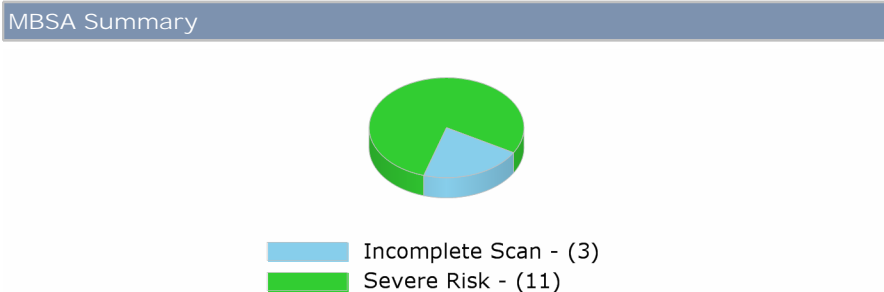

Previous Period	
Site Health	45%
Total Alerts	105
Remote Sessions	5
Tickets Closed	7
Patch Assessments Completed	30